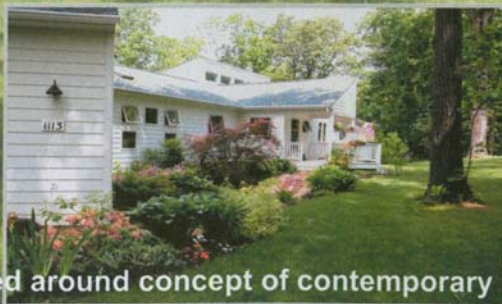

Architectural Splendor

Landscaping developed around concept of contemporary English cottage garden

1113 Apple Pie Ridge
Winchester
\$445,000
MLS#: FV4881247

Marketed by:

**The
Teresa Team**
Direct # 540-664-2000